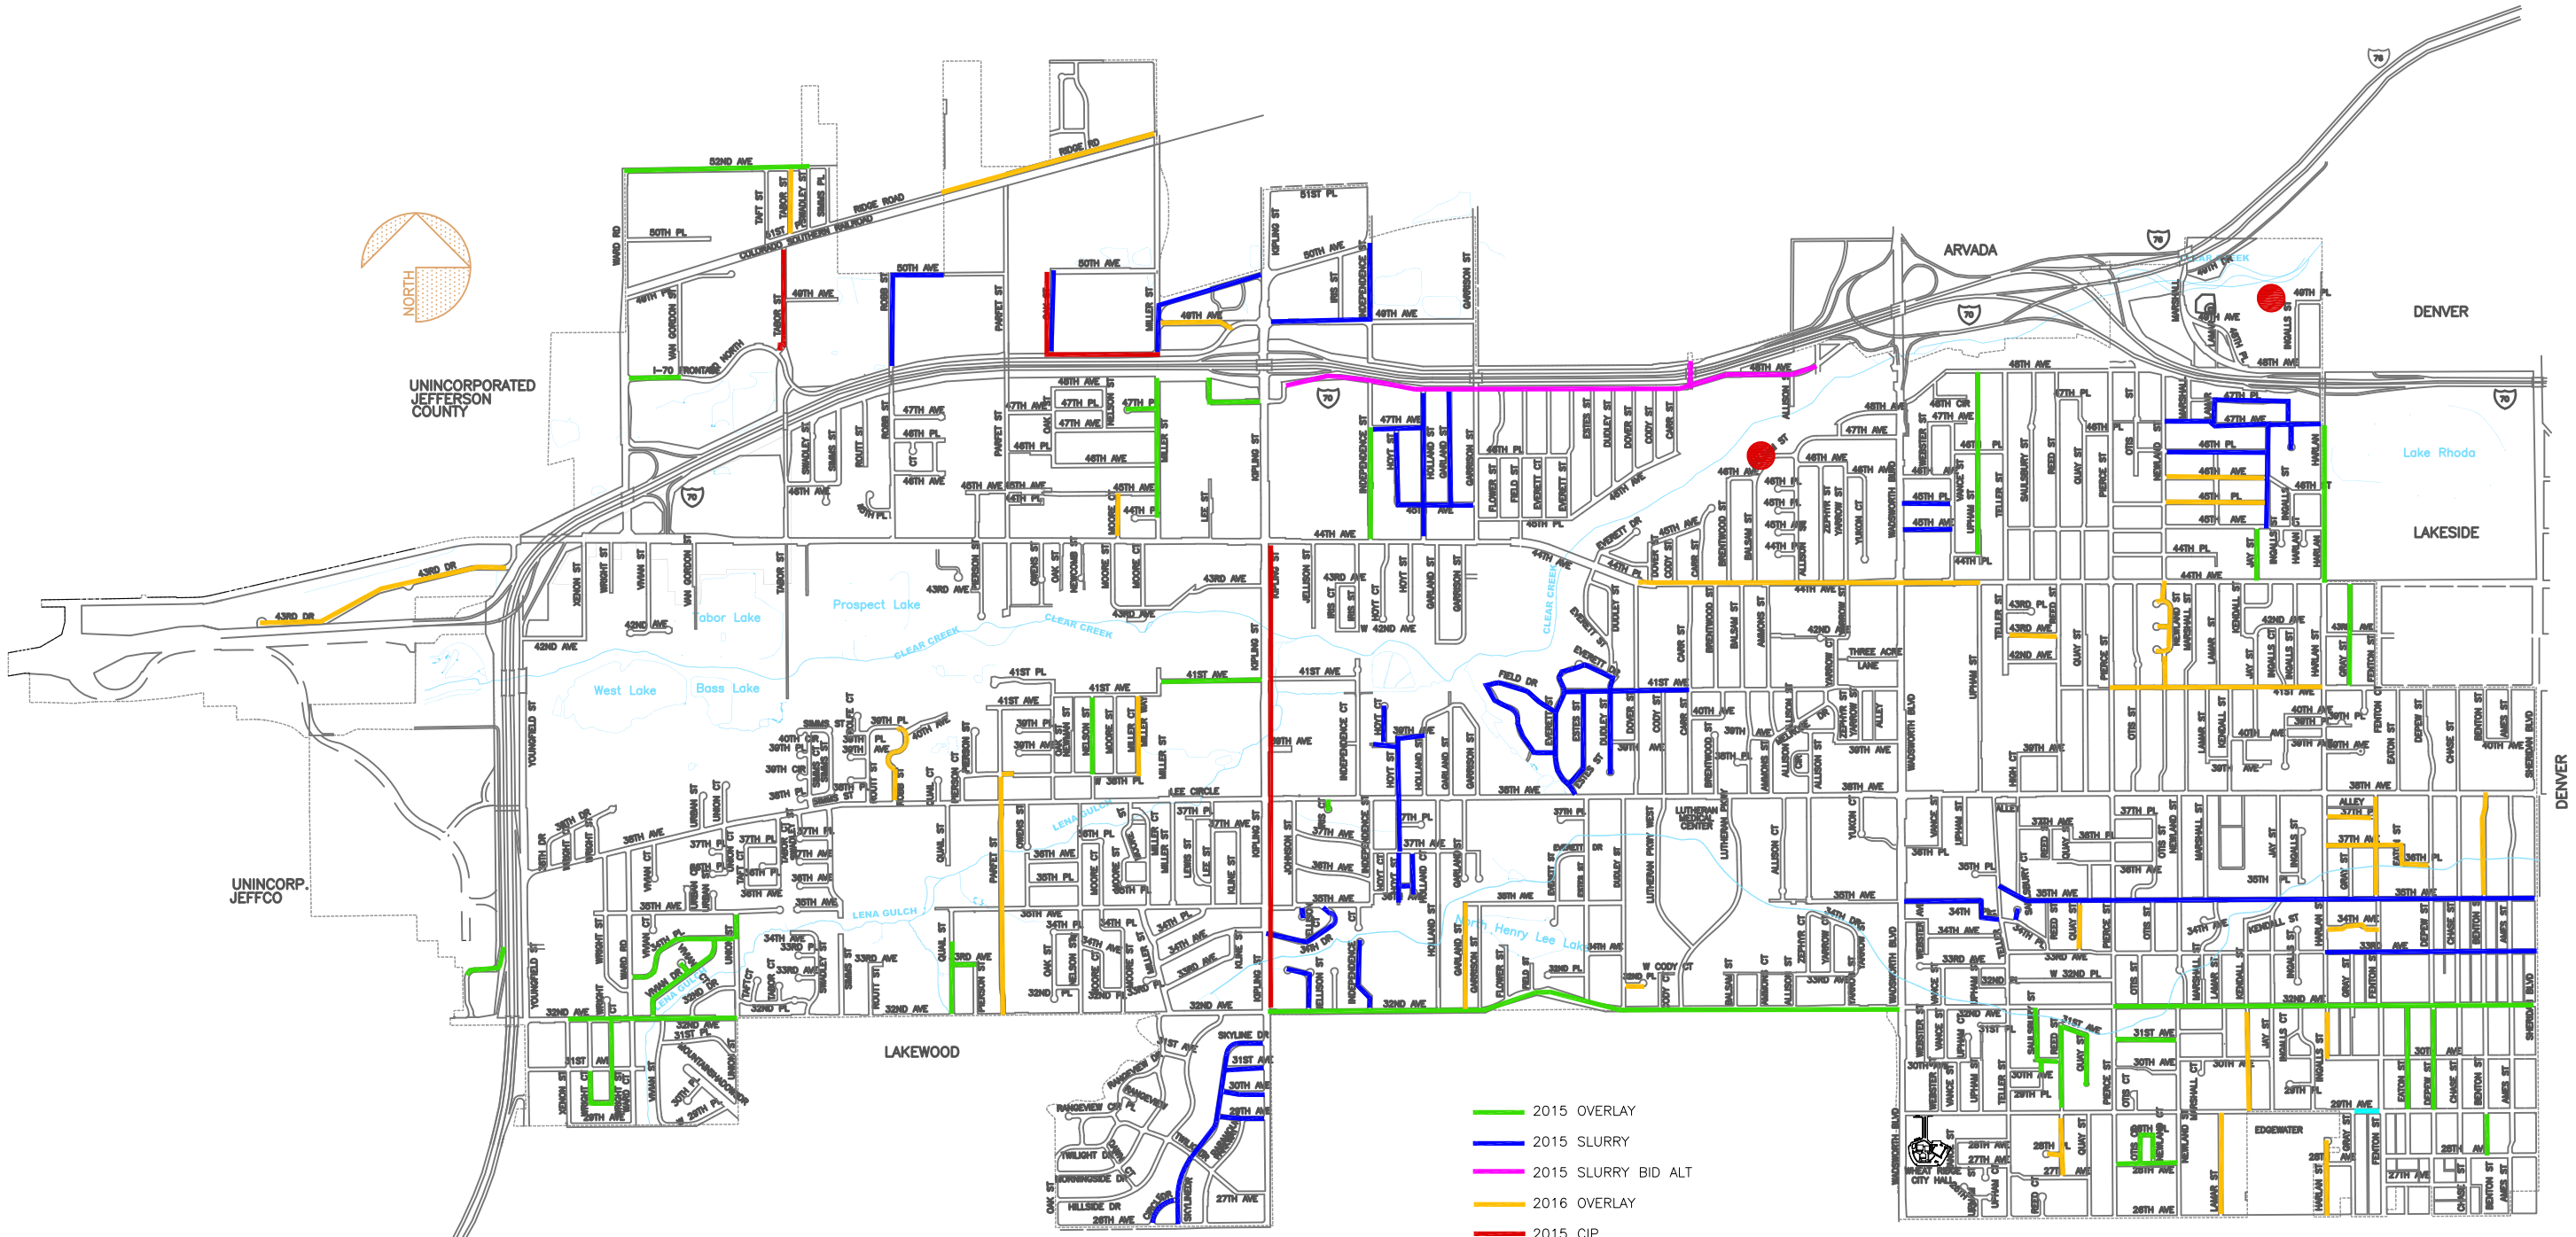

CITY OF WHEAT RIDGE

2015-2016 OVERLAY/SLURRY/CIP

UNINCORPORATED
JEFFERSON
COUNTY

UNINCORP.
JEFFCO

- 2015 OVERLAY
- 2015 SLURRY
- 2015 SLURRY BID ALT
- 2016 OVERLAY
- 2015 CIP
- 2016 CIP